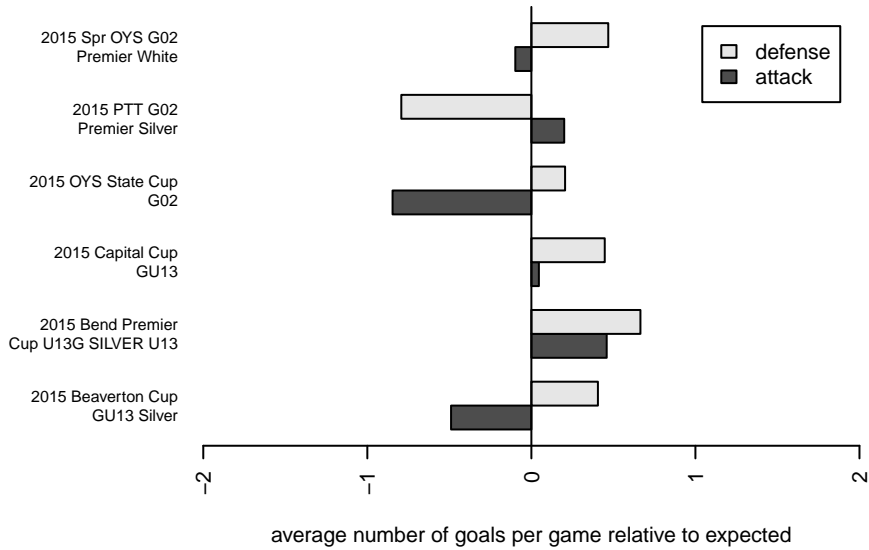

Performance relative to 13 month average