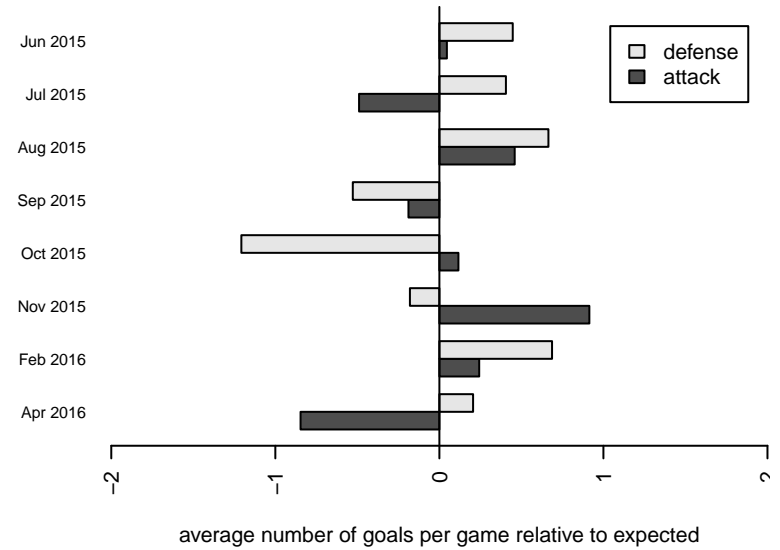

Performance relative to 13 month average