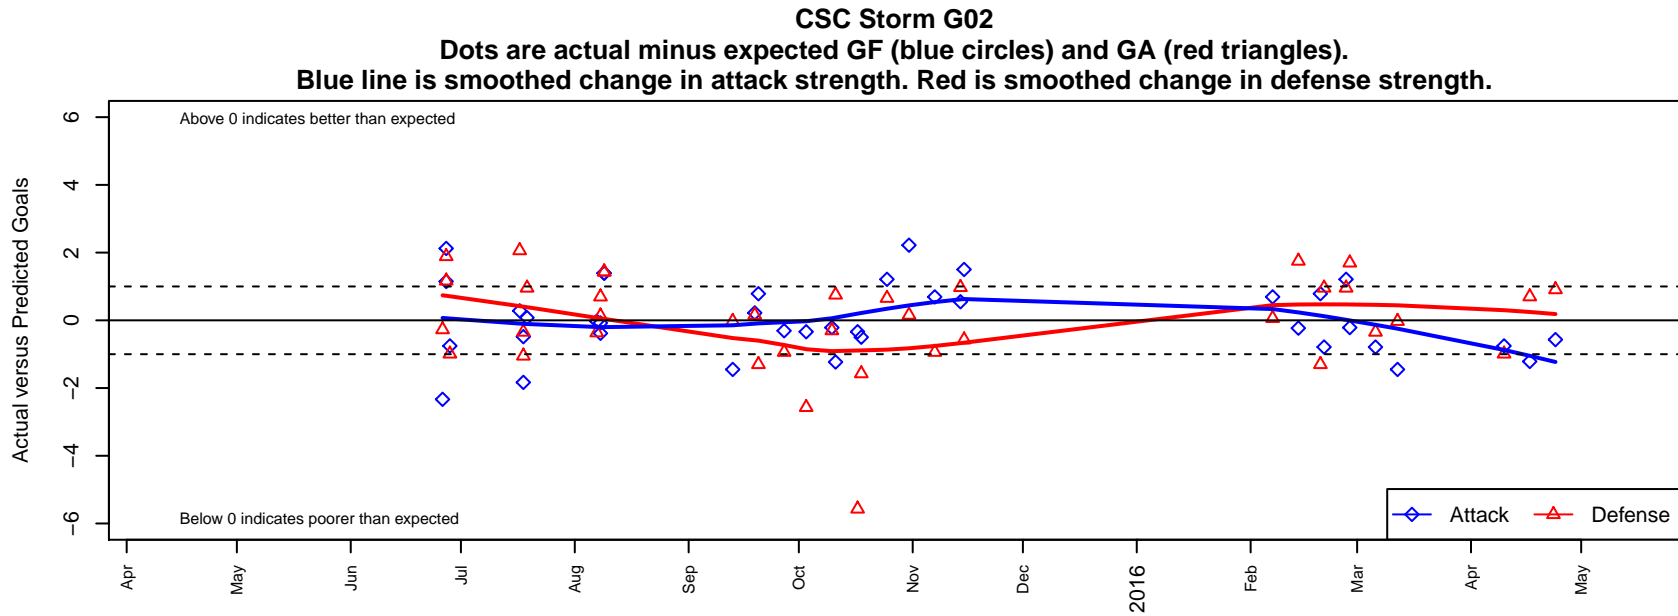

CSC Storm G02

Corvallis SC
 Corvallis, OR
 G02 total strength=967
 attack=2.17 defense=1.46
 fall league = PTT G02 Premier Silver
 spr league = Spr OYS G02 Premier White

alt names used:
 CORVALLIS CSC 02G (OR)
 Corvallis SC 02G
 CSC 02G
 CSC 02G
 Corvallis SC 02G
 Corvallis SC 02G

Venues played:
 2015 Capital Cup GU13
 2015 Beaverton Cup GU13 Silver
 2015 Bend Premier Cup U13G SILVER U13
 2015 PTT G02 Premier Silver
 2015 Spr OYS G02 Premier White
 2015 OYS State Cup G02

**attack and defense variance (black dot)
relative to other teams
and top 10 in region**