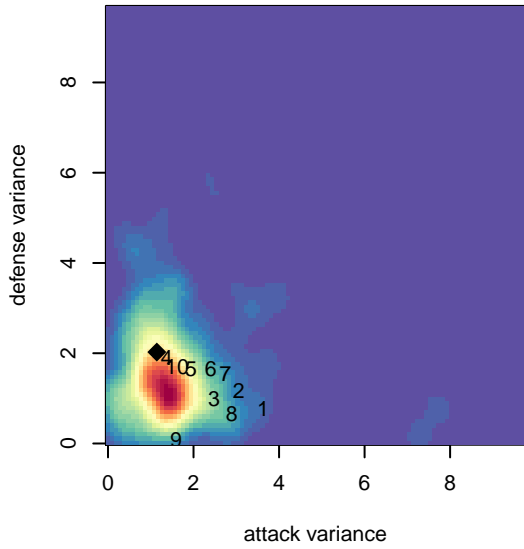

CSC Storm G02

Corvallis SC
 Corvallis, OR
 G02 total strength=967
 attack=2.17 defense=1.46
 fall league = PTT G02 Premier Silver
 spr league = Spr OYS G02 Premier White

alt names used:
 CORVALLIS CSC 02G (OR)
 Corvallis SC 02G
 CSC 02G
 CSC 02G
 Corvallis SC 02G
 Corvallis SC 02G

Venues played:
 2015 Capital Cup GU13
 2015 Beaverton Cup GU13 Silver
 2015 Bend Premier Cup U13G SILVER U13
 2015 PTT G02 Premier Silver
 2015 Spr OYS G02 Premier White
 2015 OYS State Cup G02

**attack and defense variance (black dot)
relative to other teams
and top 10 in region**