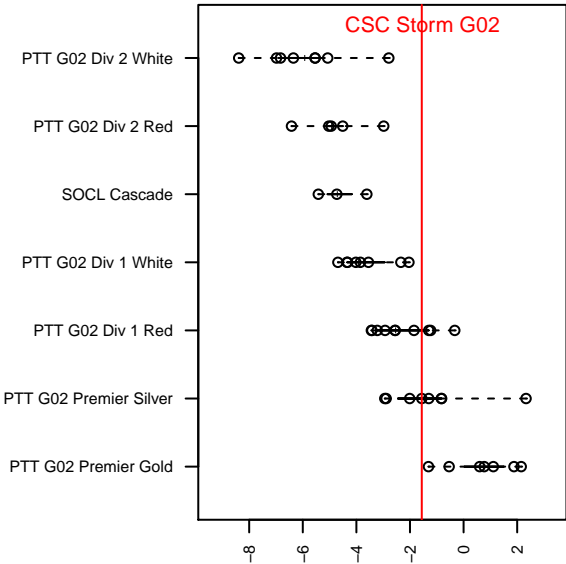

**attack and defense rating
relative to others at age
and all opponents in last 13 months**